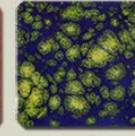

Jungle Gems™ Crystal Glaze

Art in a Jar!™

NEW
Jungle Gems™
Crystal Glazes!

CG-985
Monet's Pond

CG-986
Smoke and Fire

CG-987
Tree Frog

CG-988
Fireflies

CG-989
Fruit Punch

CG-990
Starry Night

CG-991
Mountain Moss

MaycoColors.com

SPECKLED
Stroke
& Coat®

SPECK-TACULAR!

SP-288
Speckled Tu Tu Tango

SP-277
Speckled Glo Worm

SP-209
Speckled Jaded

SP-237
Speckled Ivory Tower

NEW
Product!
NT-BR
Clear One
Brushing

MaycoColors.com

Introducing Our New Clear Glaze!